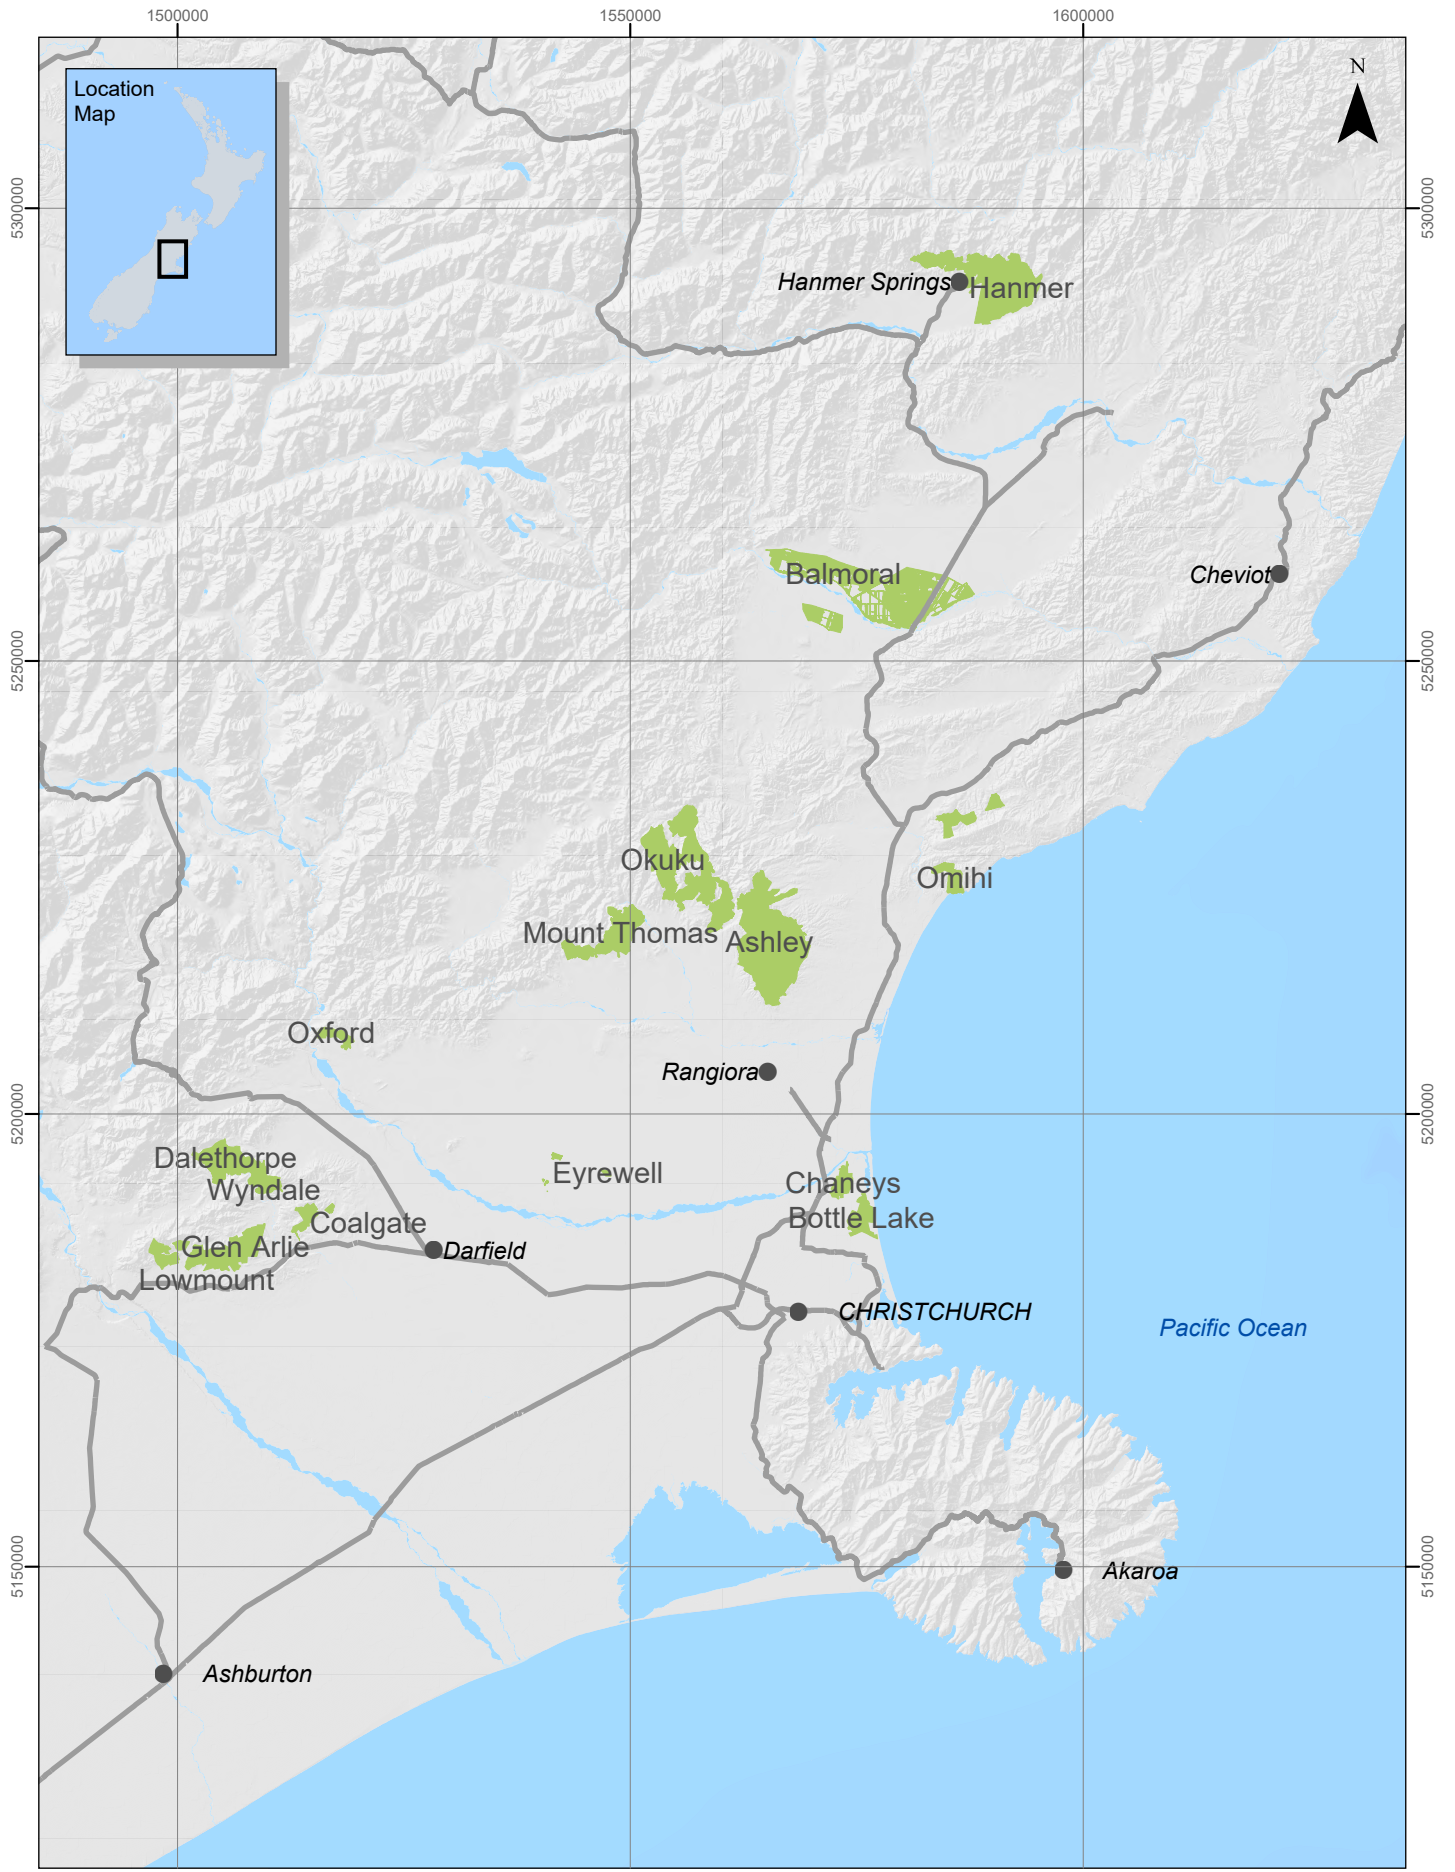

Canterbury Region - Matariki Forests Estate

— State Highways
■ Matariki Forest

Map Date: March 2024
Scale: 1:835,000